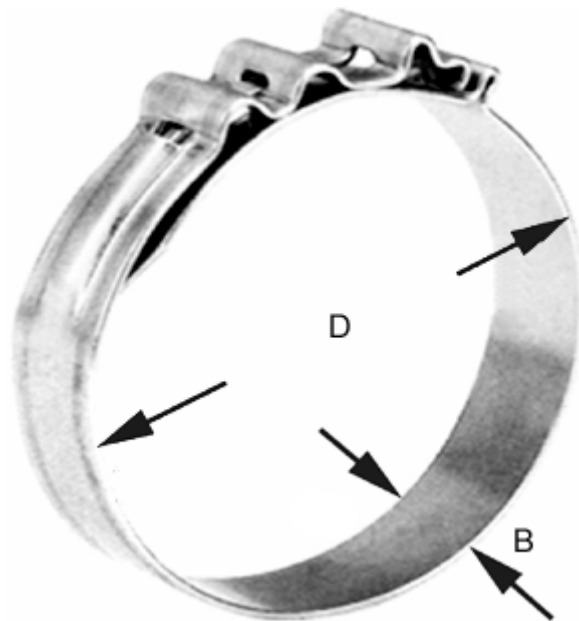

Article number: 021087006026

Description: COBRA one piece-connector 26/8 W4

Measures

Diameter D = 26.0

Width B = 8